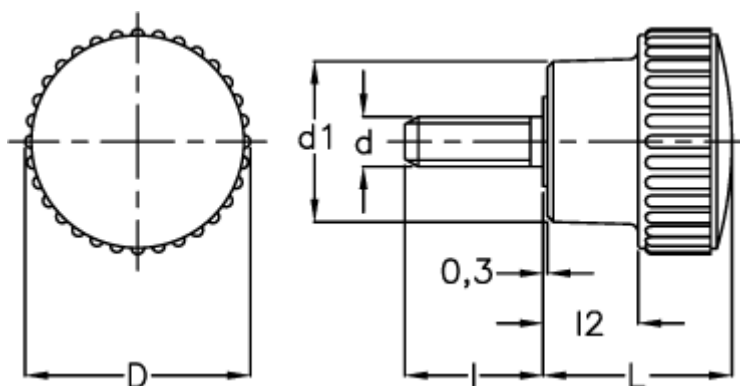

Data Sheet

Article number: 2302003121

Description: E+G Knurled grip knob
B.259/25 p-M8x20

Measures

D = 26

d1 = 16

d 6g = M8

l = 20

L = 28

l2 = 15